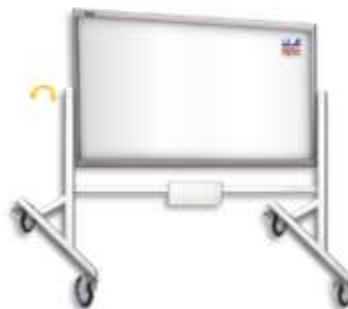

Mobile Double whiteboard